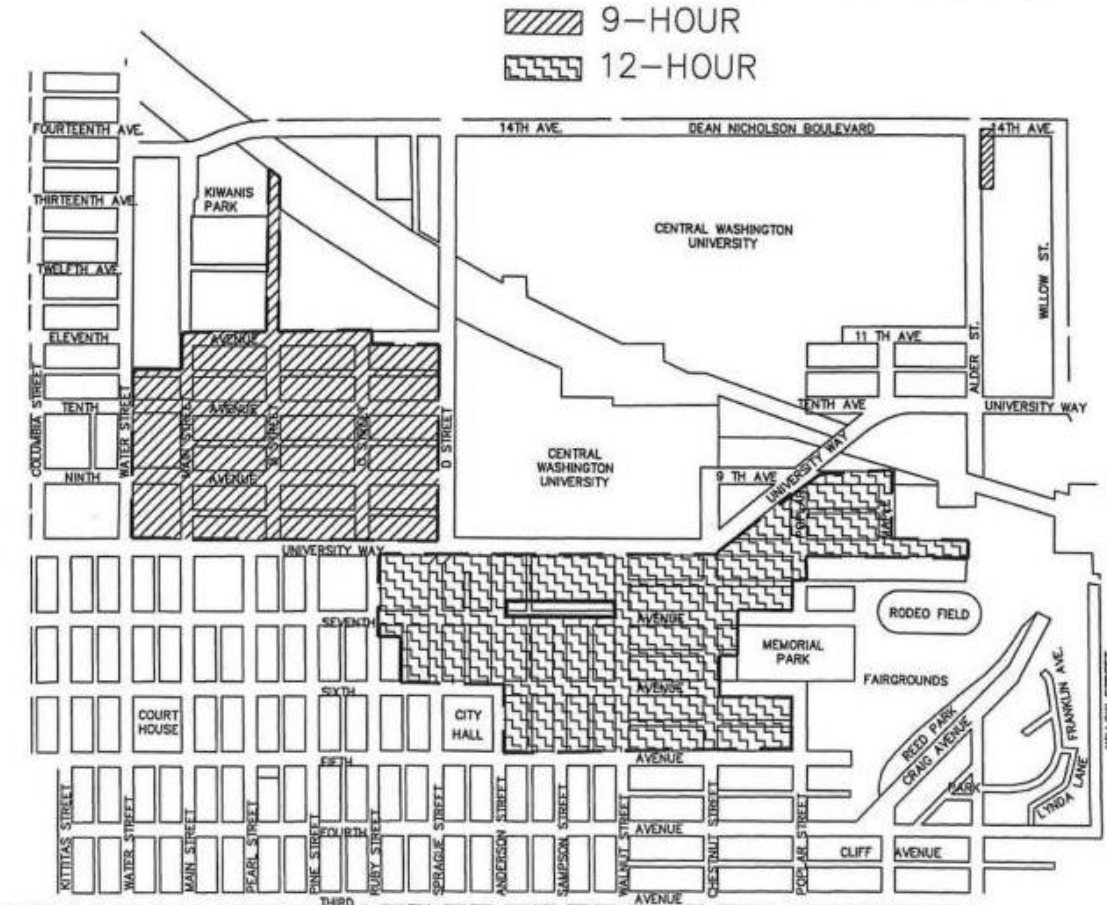

ELLENSBURG RESIDENTIAL PARKING ZONE (RPZ)

Permits for RPZ neighborhood residents, their guests, and temporary visitors can be obtained at the Finance Office located on the first floor of Ellensburg City Hall, 501 N. Anderson Street, or online at

<https://fs19.formsite.com/reichm/form2/index.html>

or for Miscellaneous Parking Zone Permits at

<https://fs19.formsite.com/reichm/form1/index.html>

Parking within the Residential Parking Zones is strictly enforced by the Ellensburg Police Department.