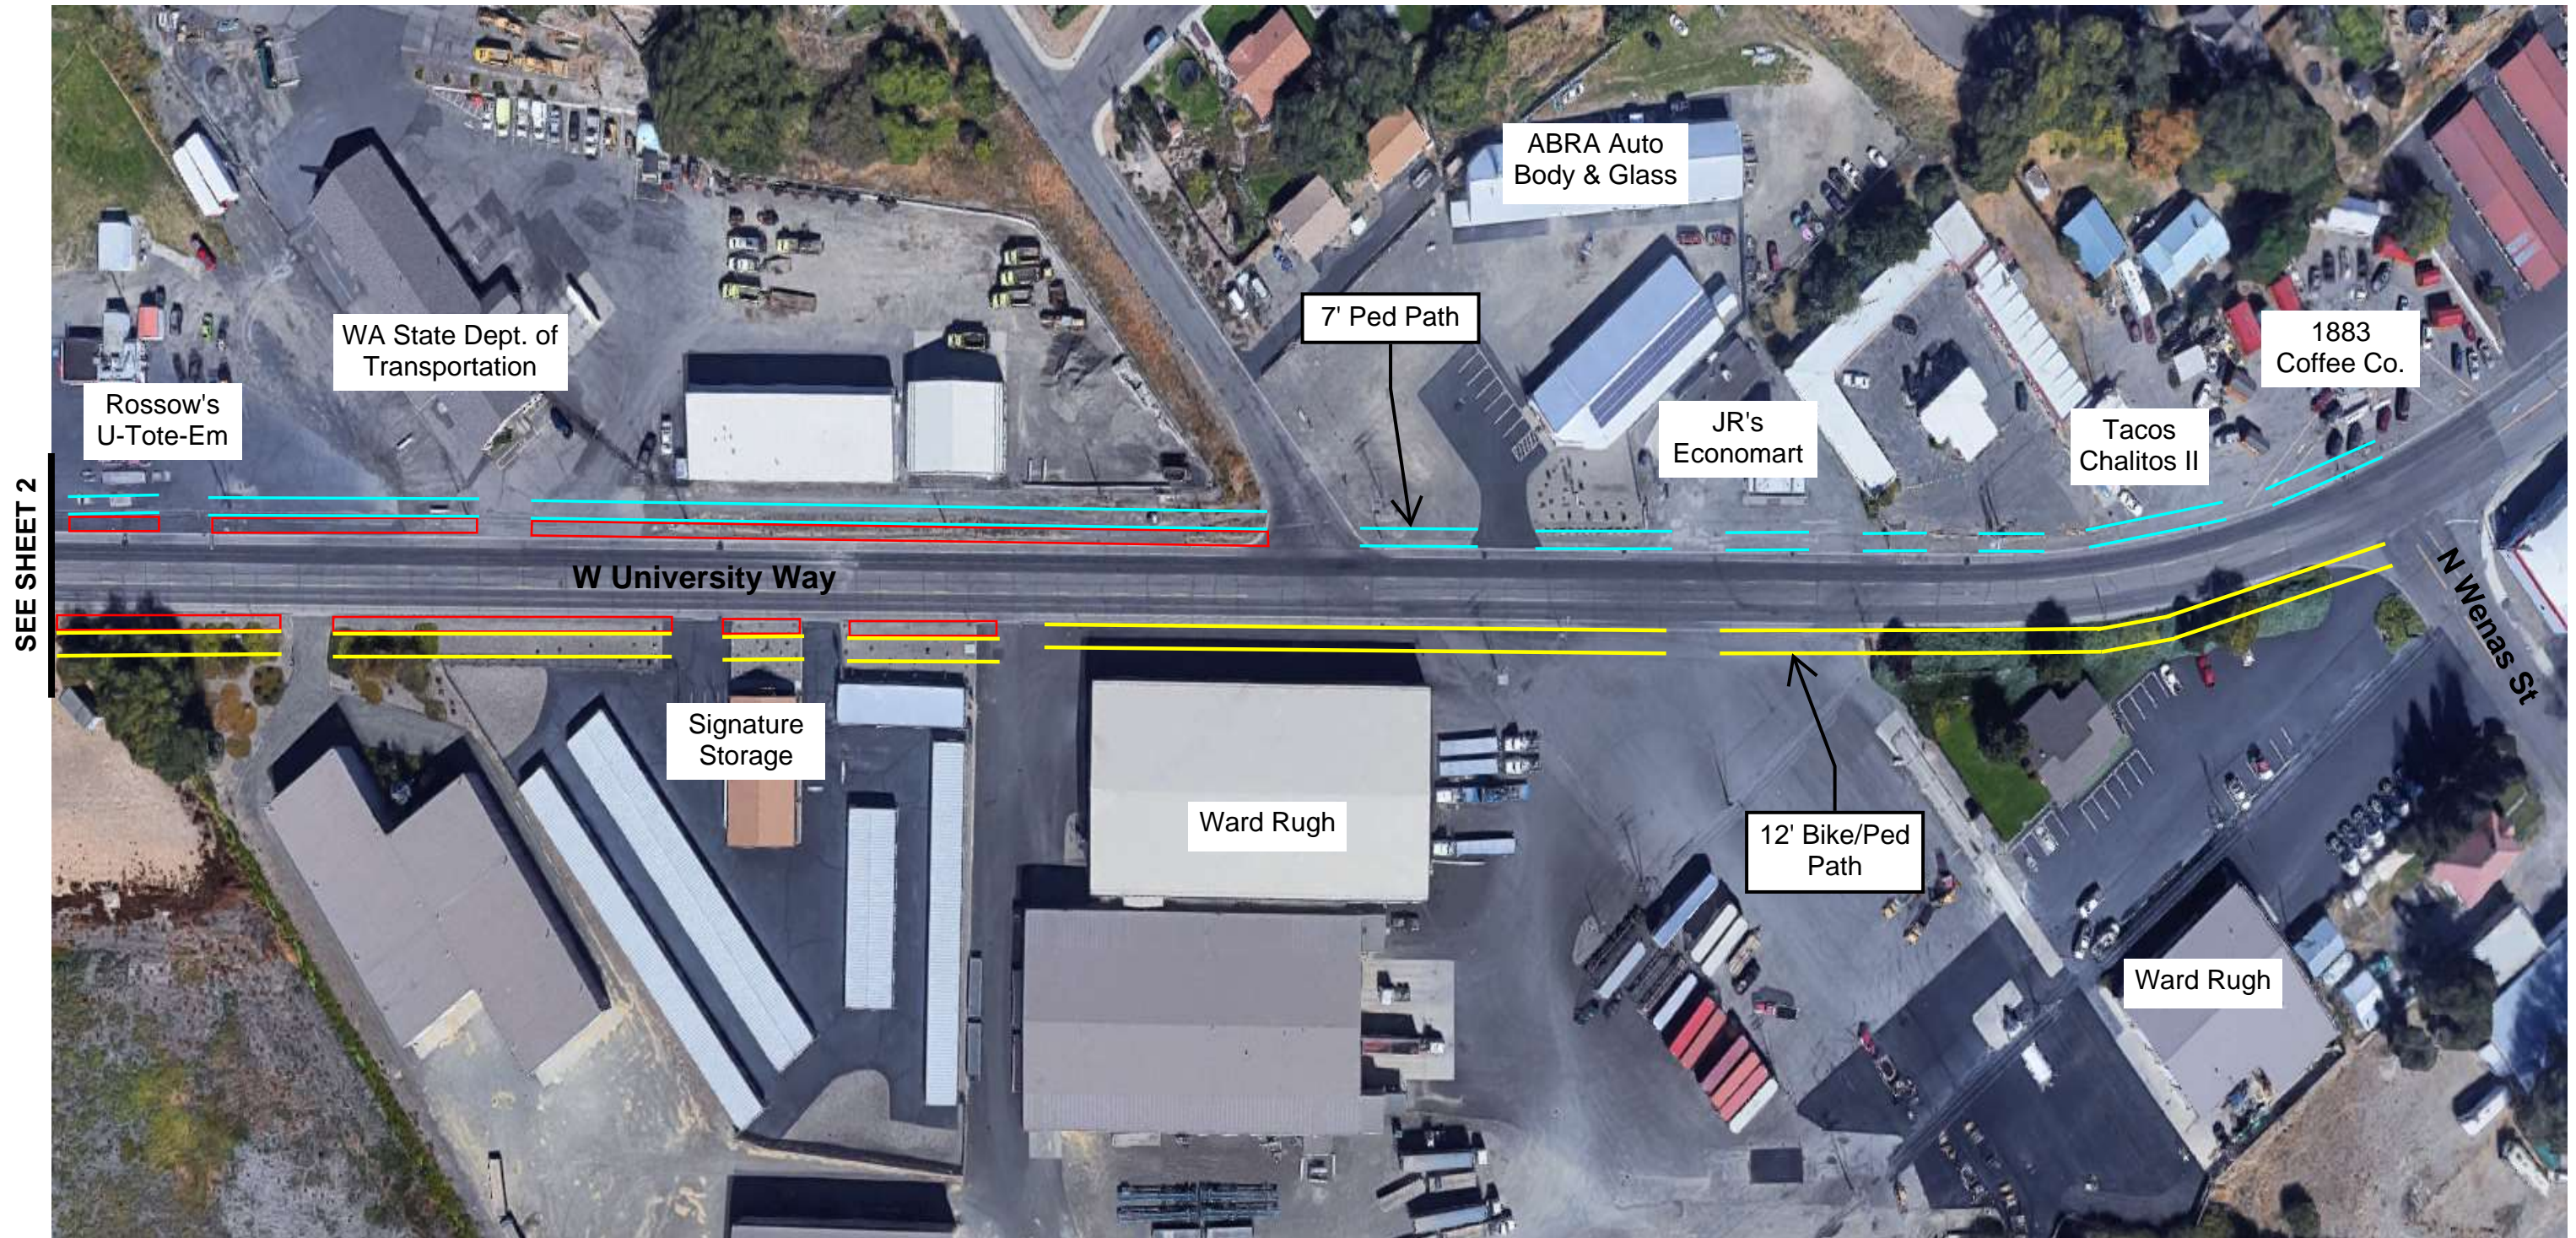

Ellensburg Gateway Project

KEY	
	7' Ped Path
	12' Ped/Bike Path
	11' Bioswale

Ellensburg Gateway Project

SEE SHEET 1

SEE SHEET 3

KEY	
	7' Ped Path
	12' Ped/Bike Path
	11' Bioswale
	60'x12' Bus Stop

Ellensburg Gateway Project

SEE SHEET 2

KEY	
	7' Ped Path
	12' Ped/Bike Path
	11' Bioswale