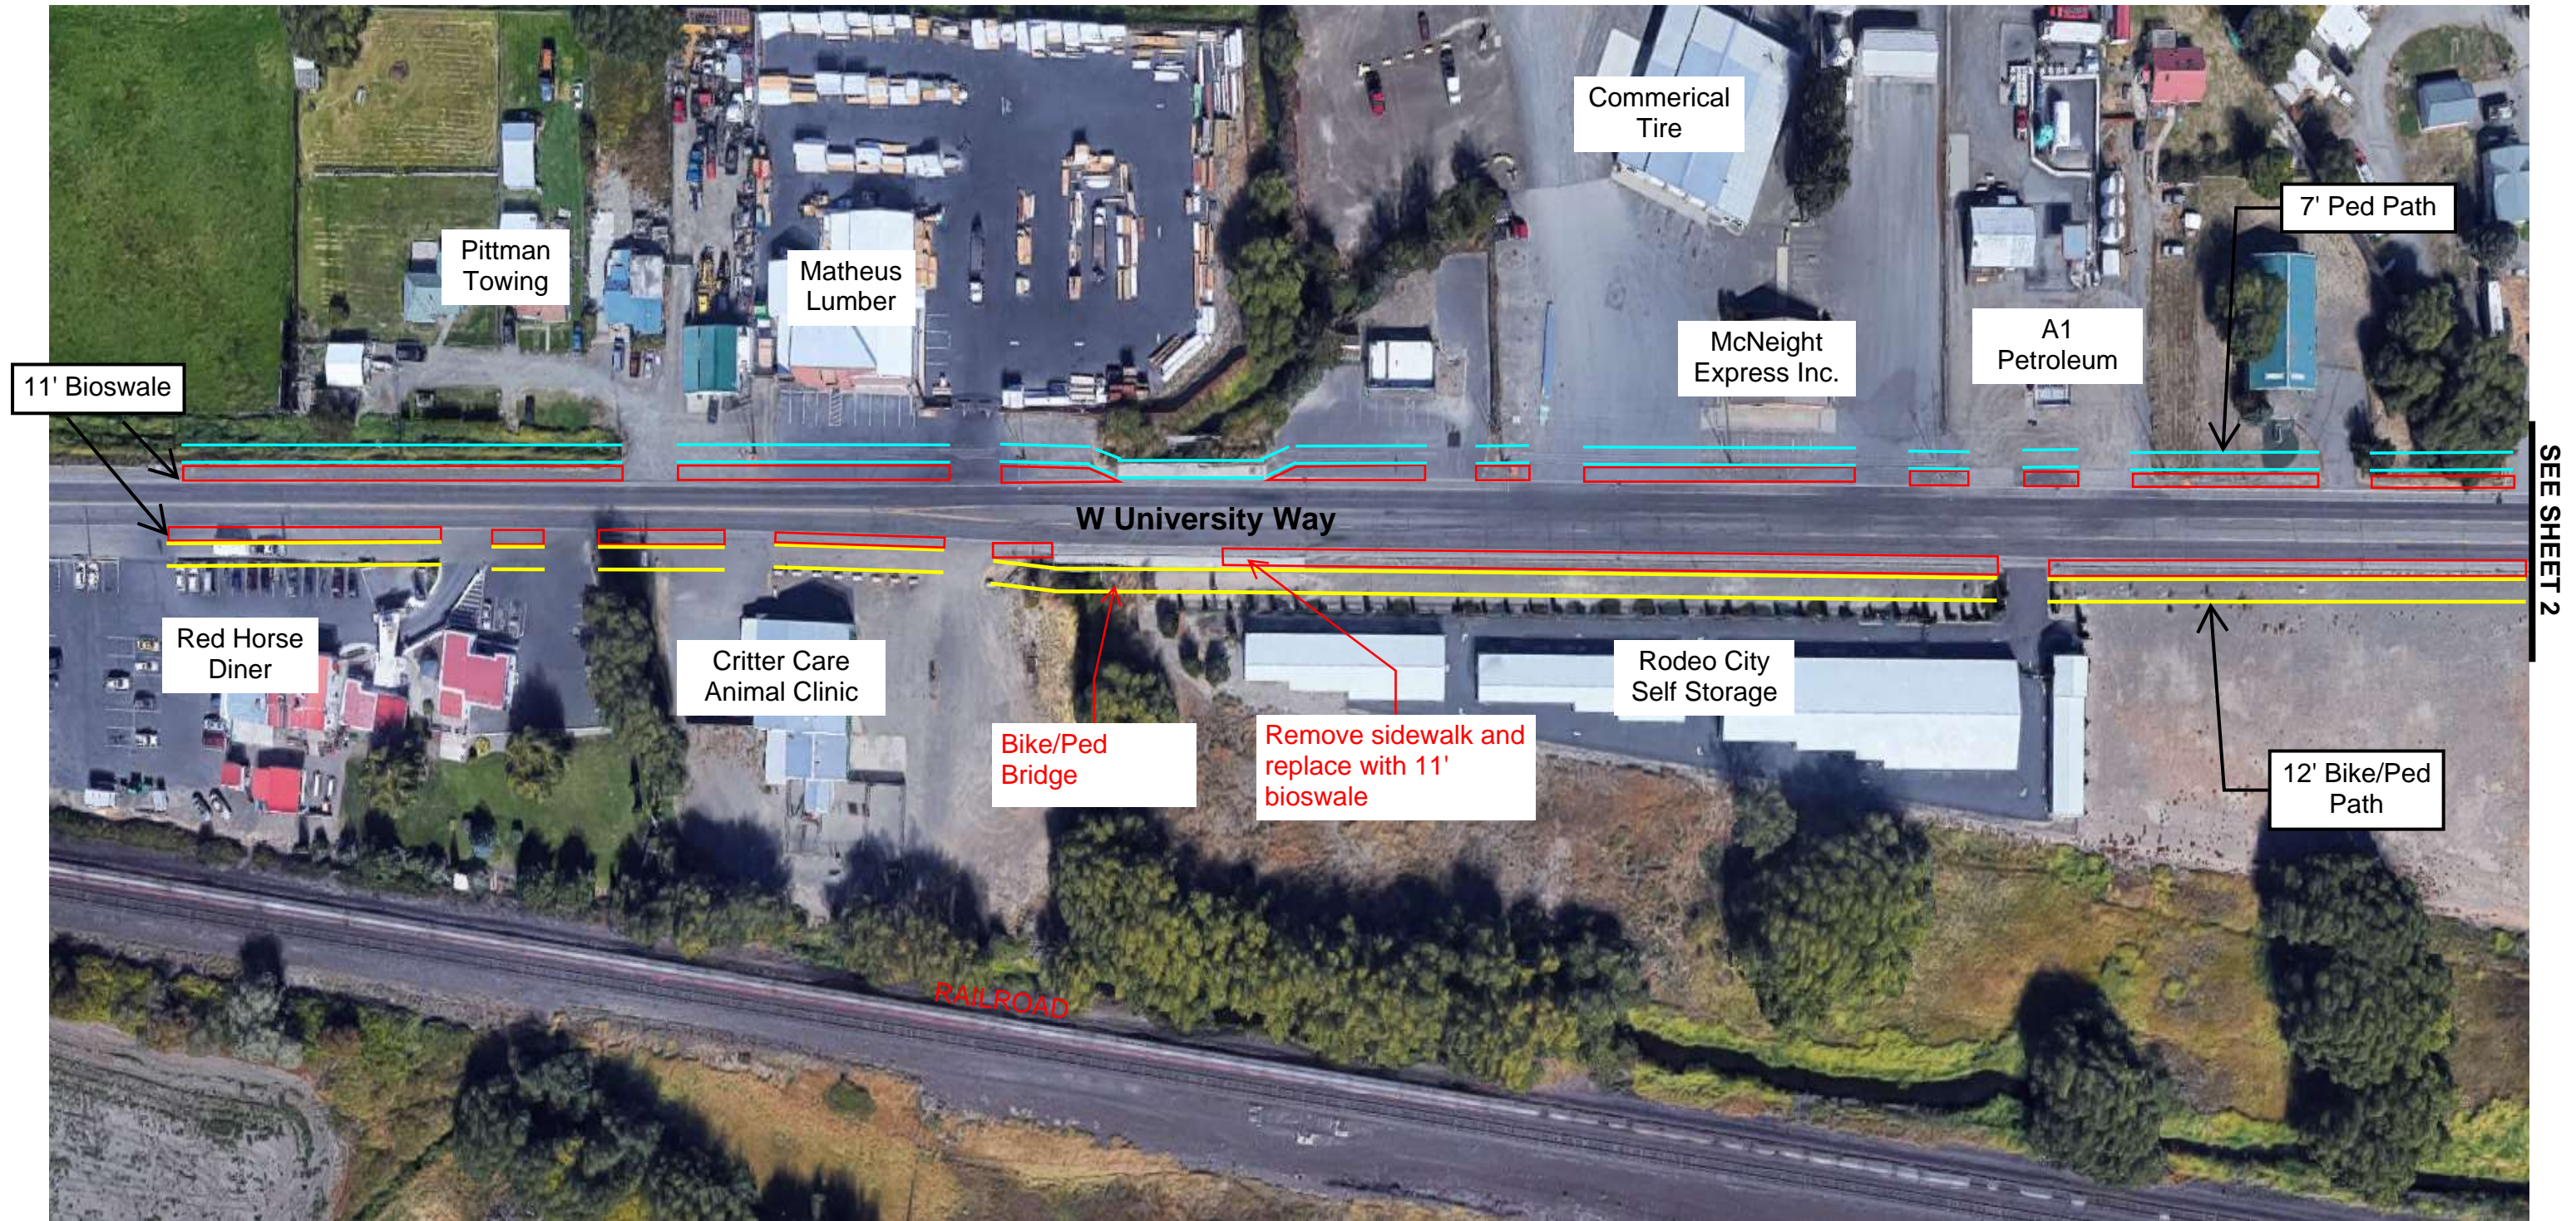

Ellensburg Gateway Project

KEY	
	7' Ped Path
	12' Ped/Bike Path
	11' Bioswale

Ellensburg Gateway Project

SEE SHEET 1

SEE SHEET 3

KEY	
	7' Ped Path
	12' Ped/Bike Path
	11' Bioswale
	60'x12' Bus Stop

Ellensburg Gateway Project

SEE SHEET 2

KEY	
	7' Ped Path
	12' Ped/Bike Path
	11' Bioswale