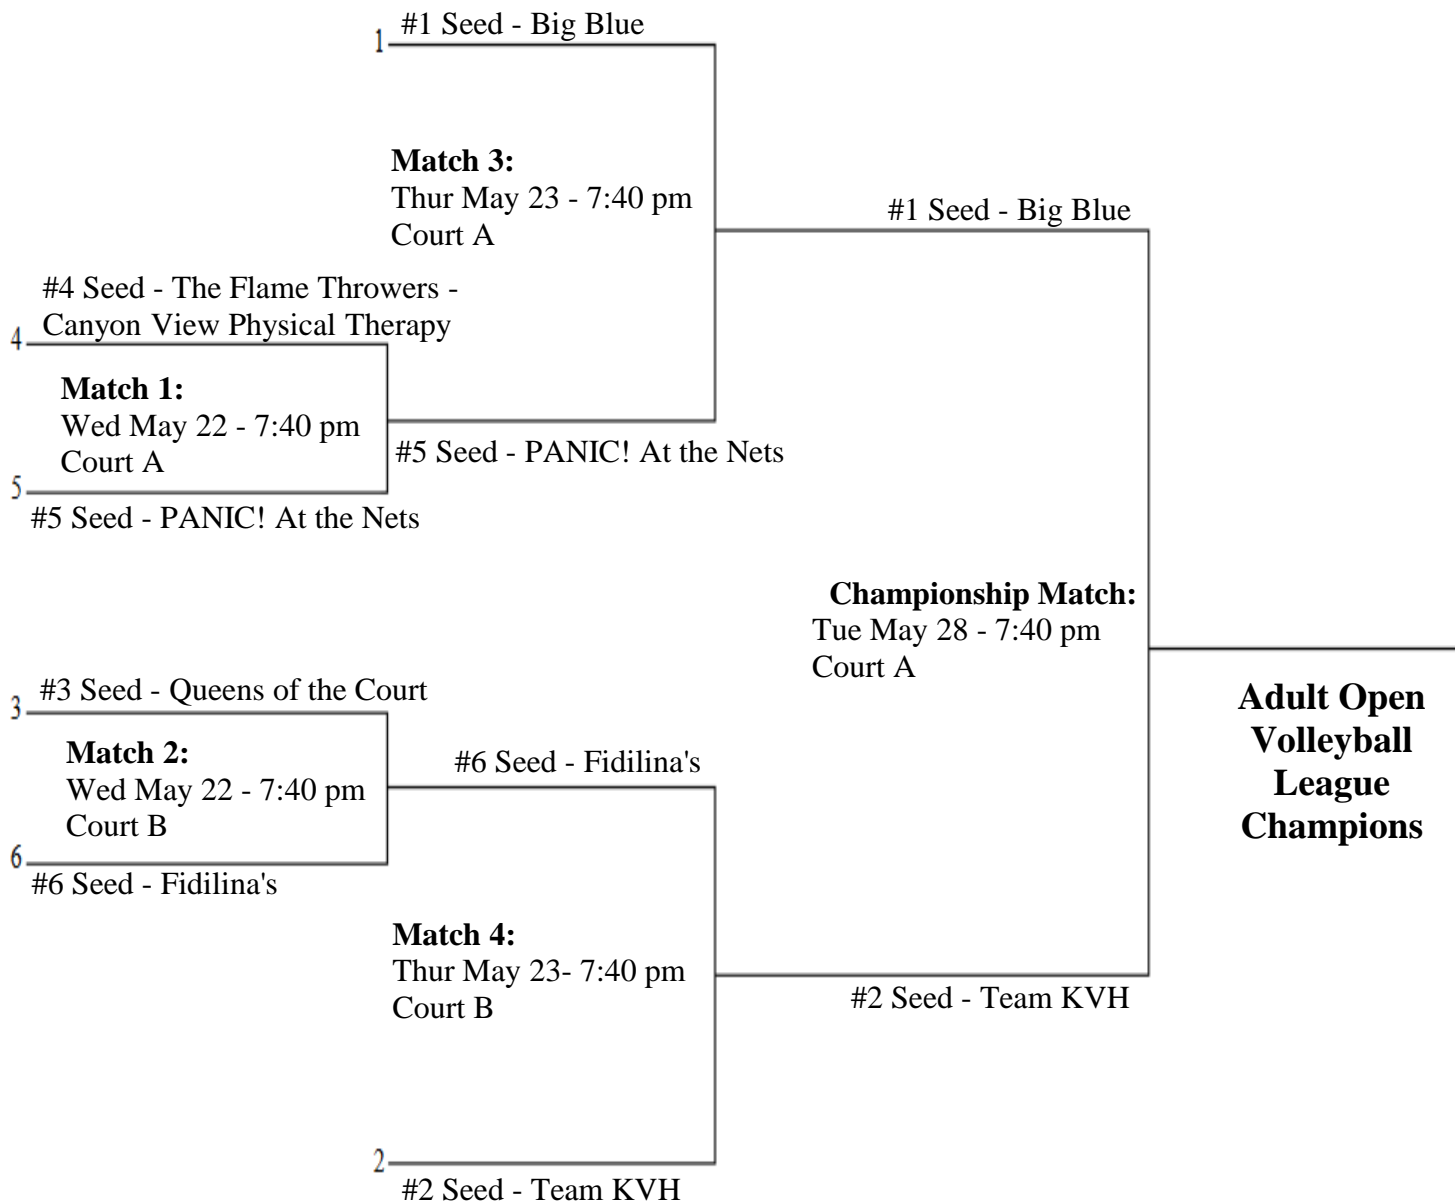

Tue May 28	Championship Match									
	7:40	A	Winner Match 3 Big Blue				Winner Match 4 Team KVH			
Updated Game Date										

Adult Open Volleyball League Playoffs

For Additional League Information Please Contact:

- David Hurn – Youth Programs and Athletics Coordinator
  Phone: (509) 925-8604 hurnd@cityofellensburg.org
- Ellensburg Parks & Recreation: <https://ci.ellensburg.wa.us/1067/Adult-Sports-Programs>
- Visit the Ellensburg Youth Center at 406 E. Capitol
- Facebook: [Ellensburg Parks and Recreation](#)
- Facebook: [Ellensburg Adult Sports](#)
- Instagram: [Ellensburg Parks and Recreation](#)