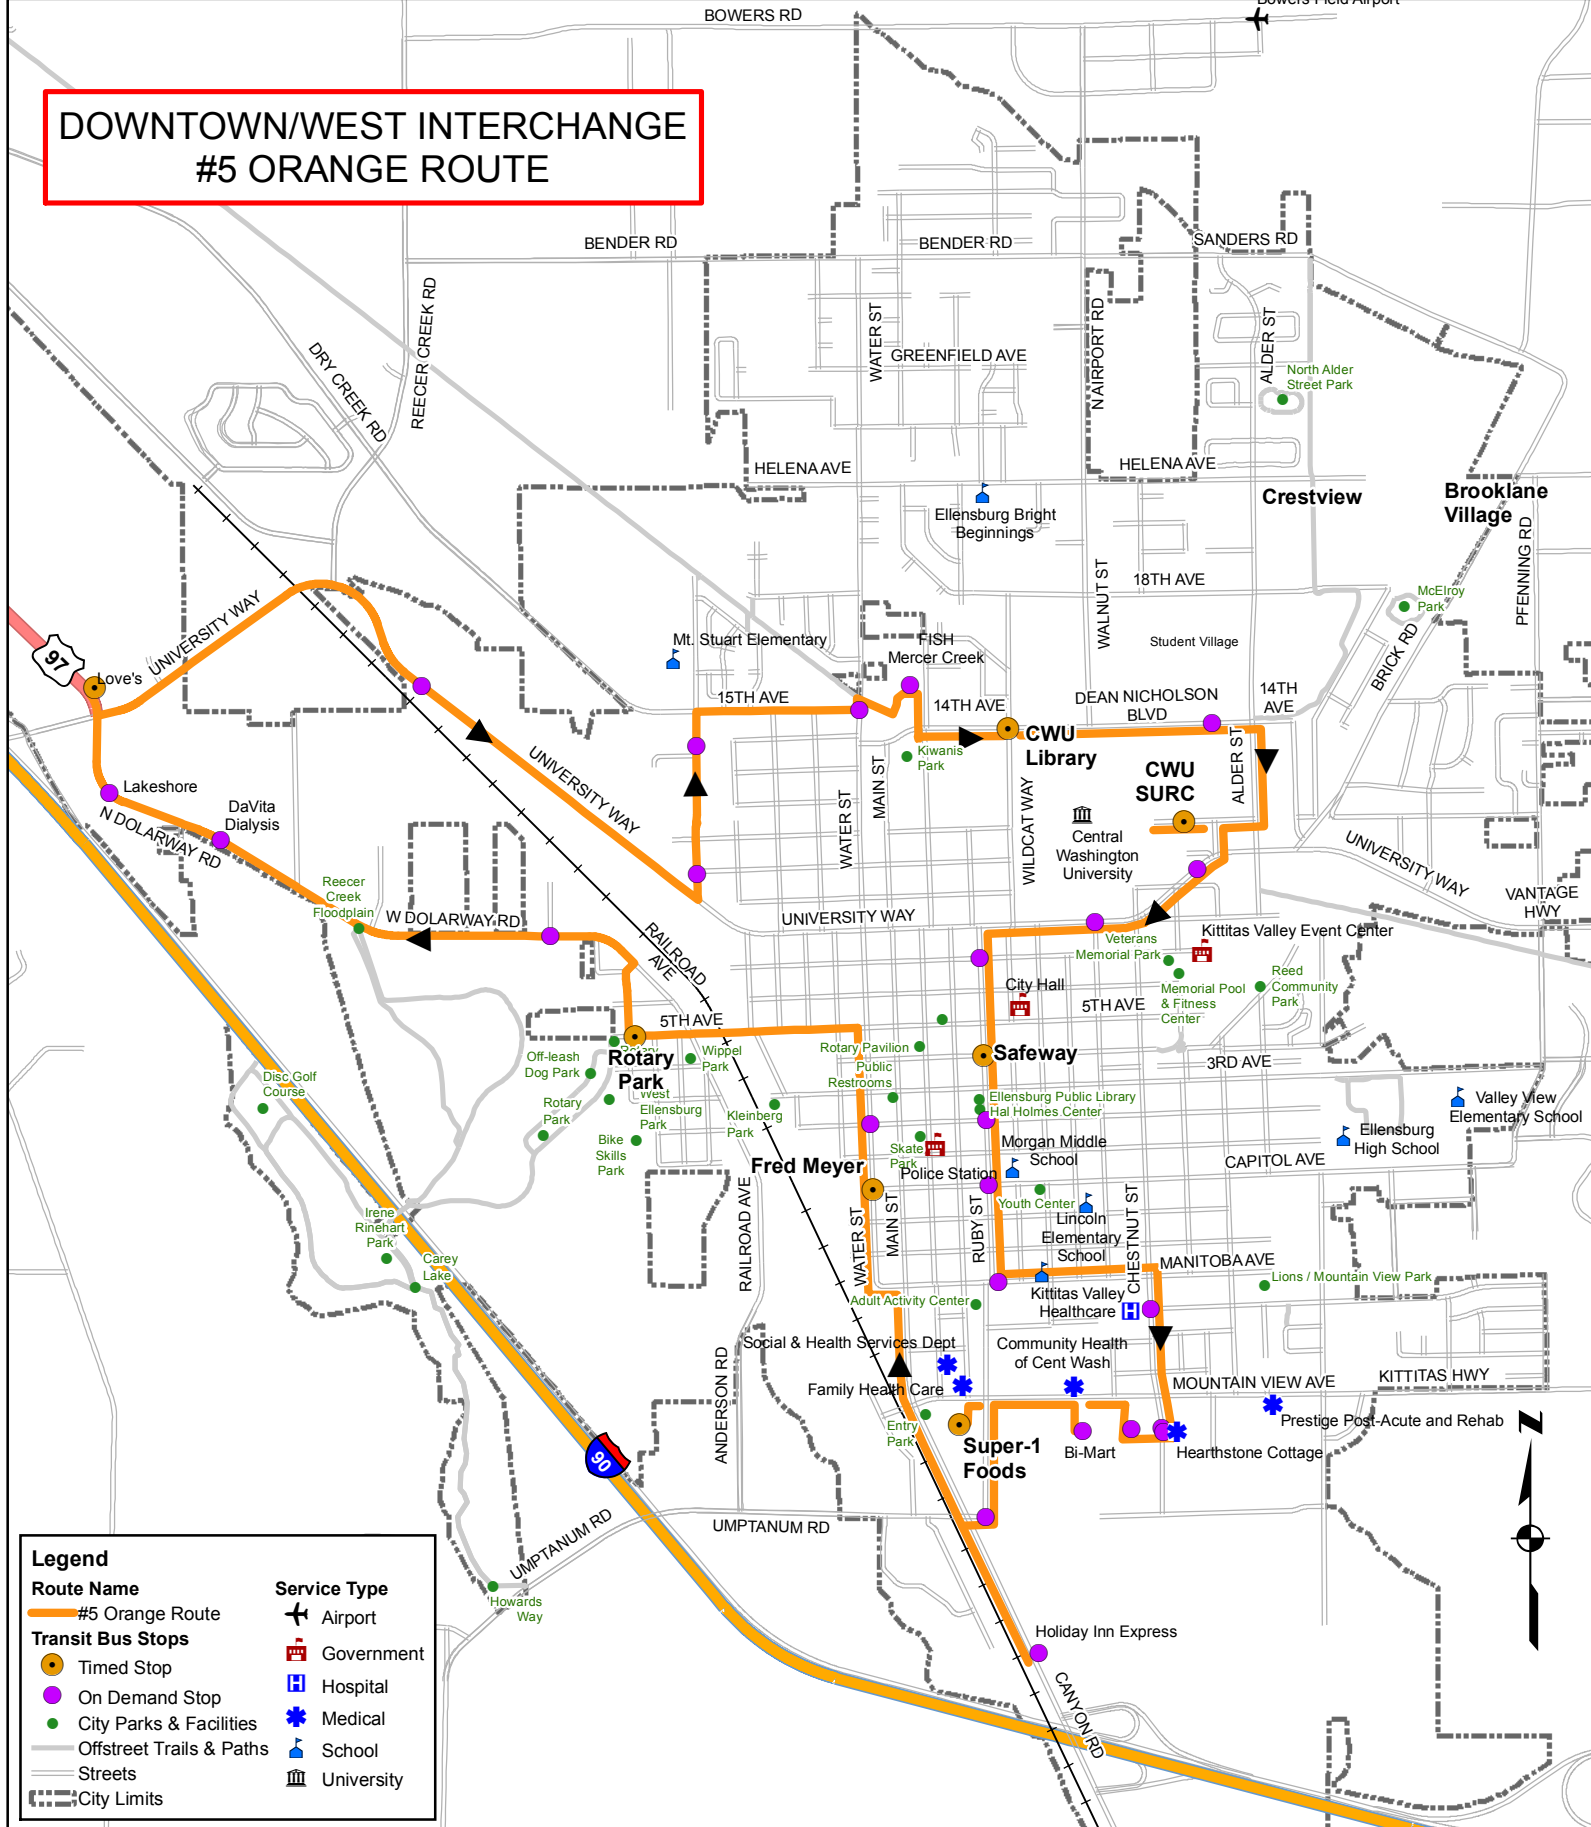

DOWNTOWN/WEST INTERCHANGE #5 ORANGE ROUTE

ELLENSBURG LOCAL TRANSIT ROUTE

August 16, 2017
NOT TO SCALE