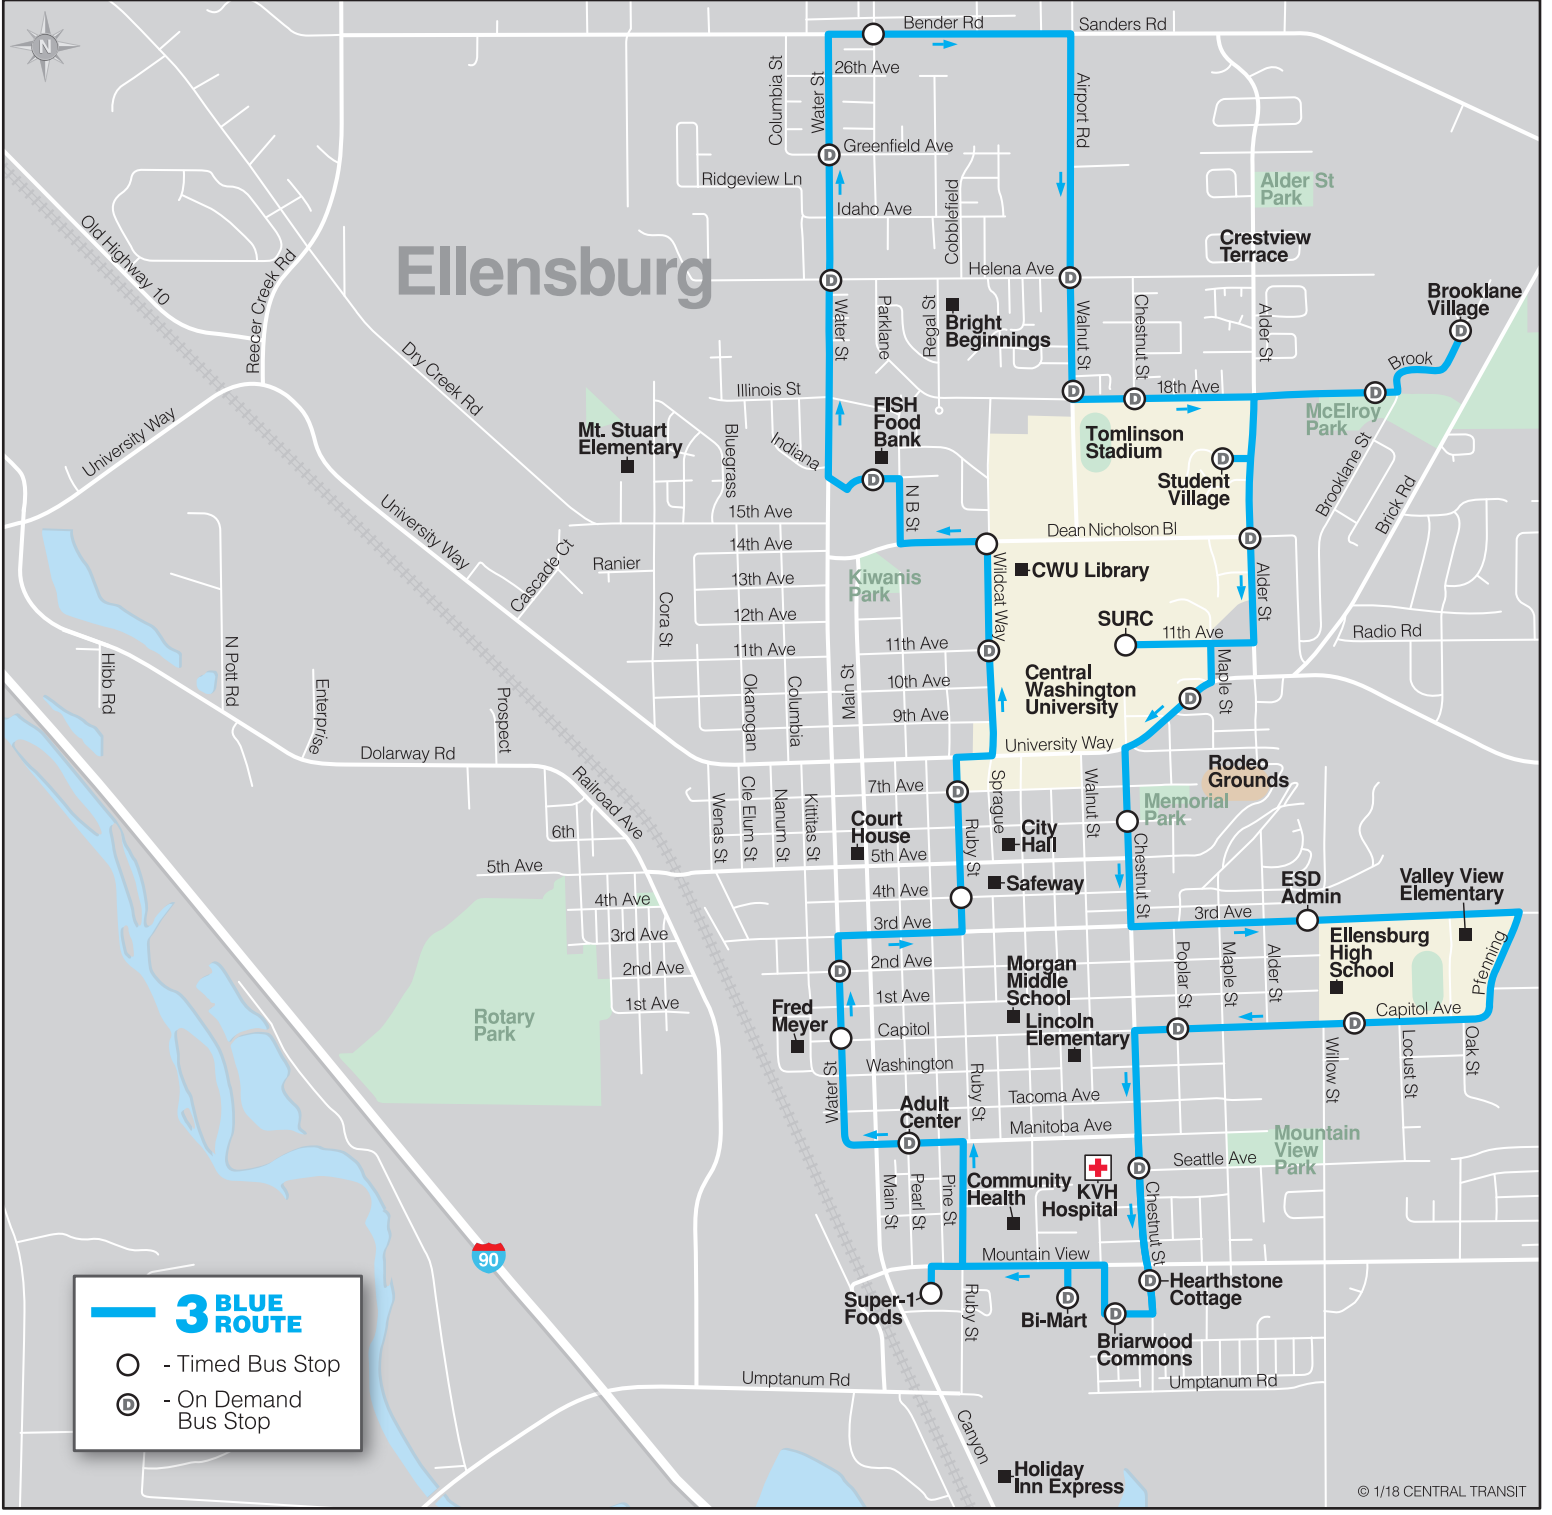

Ellensburg

3 BLUE ROUTE

- - Timed Bus Stop
- Ⓧ - On Demand Bus Stop

March 2018

3 DAILY

Blue Route City Center/High School

Safeway Ruby & 4th Depart	CWU Library Wildcat & 14th Depart	Bender & Ellington Depart	CWU SURC Depart	3rd & ESD Admin. Depart	Super 1 @ Ruby Depart	Fred Meyer Water & Capitol Depart
7:45	7:50	7:57	8:13	8:20	8:34	8:40
8:45	8:50	8:57	9:13	9:20	9:34	9:40
9:45	9:50	9:57	10:13	10:20	10:34	10:40
10:45	10:50	10:57	11:13	11:20	11:34	11:40
11:45	11:50	11:57	12:13	12:20	12:34	12:40
12:45	12:50	12:57	1:13	1:20	1:34	1:40
1:45	1:50	1:57	2:13	2:20	2:34	2:40
2:45	2:50	2:57	3:13	3:20	3:34	3:40
3:45	3:50	3:57	4:13	4:20	4:34	4:40
4:45	4:50	4:57	5:13	5:20	5:34	5:40
5:45	5:50	5:57	6:13	6:20	6:34	6:40
6:45	--	--	--	--	--	--