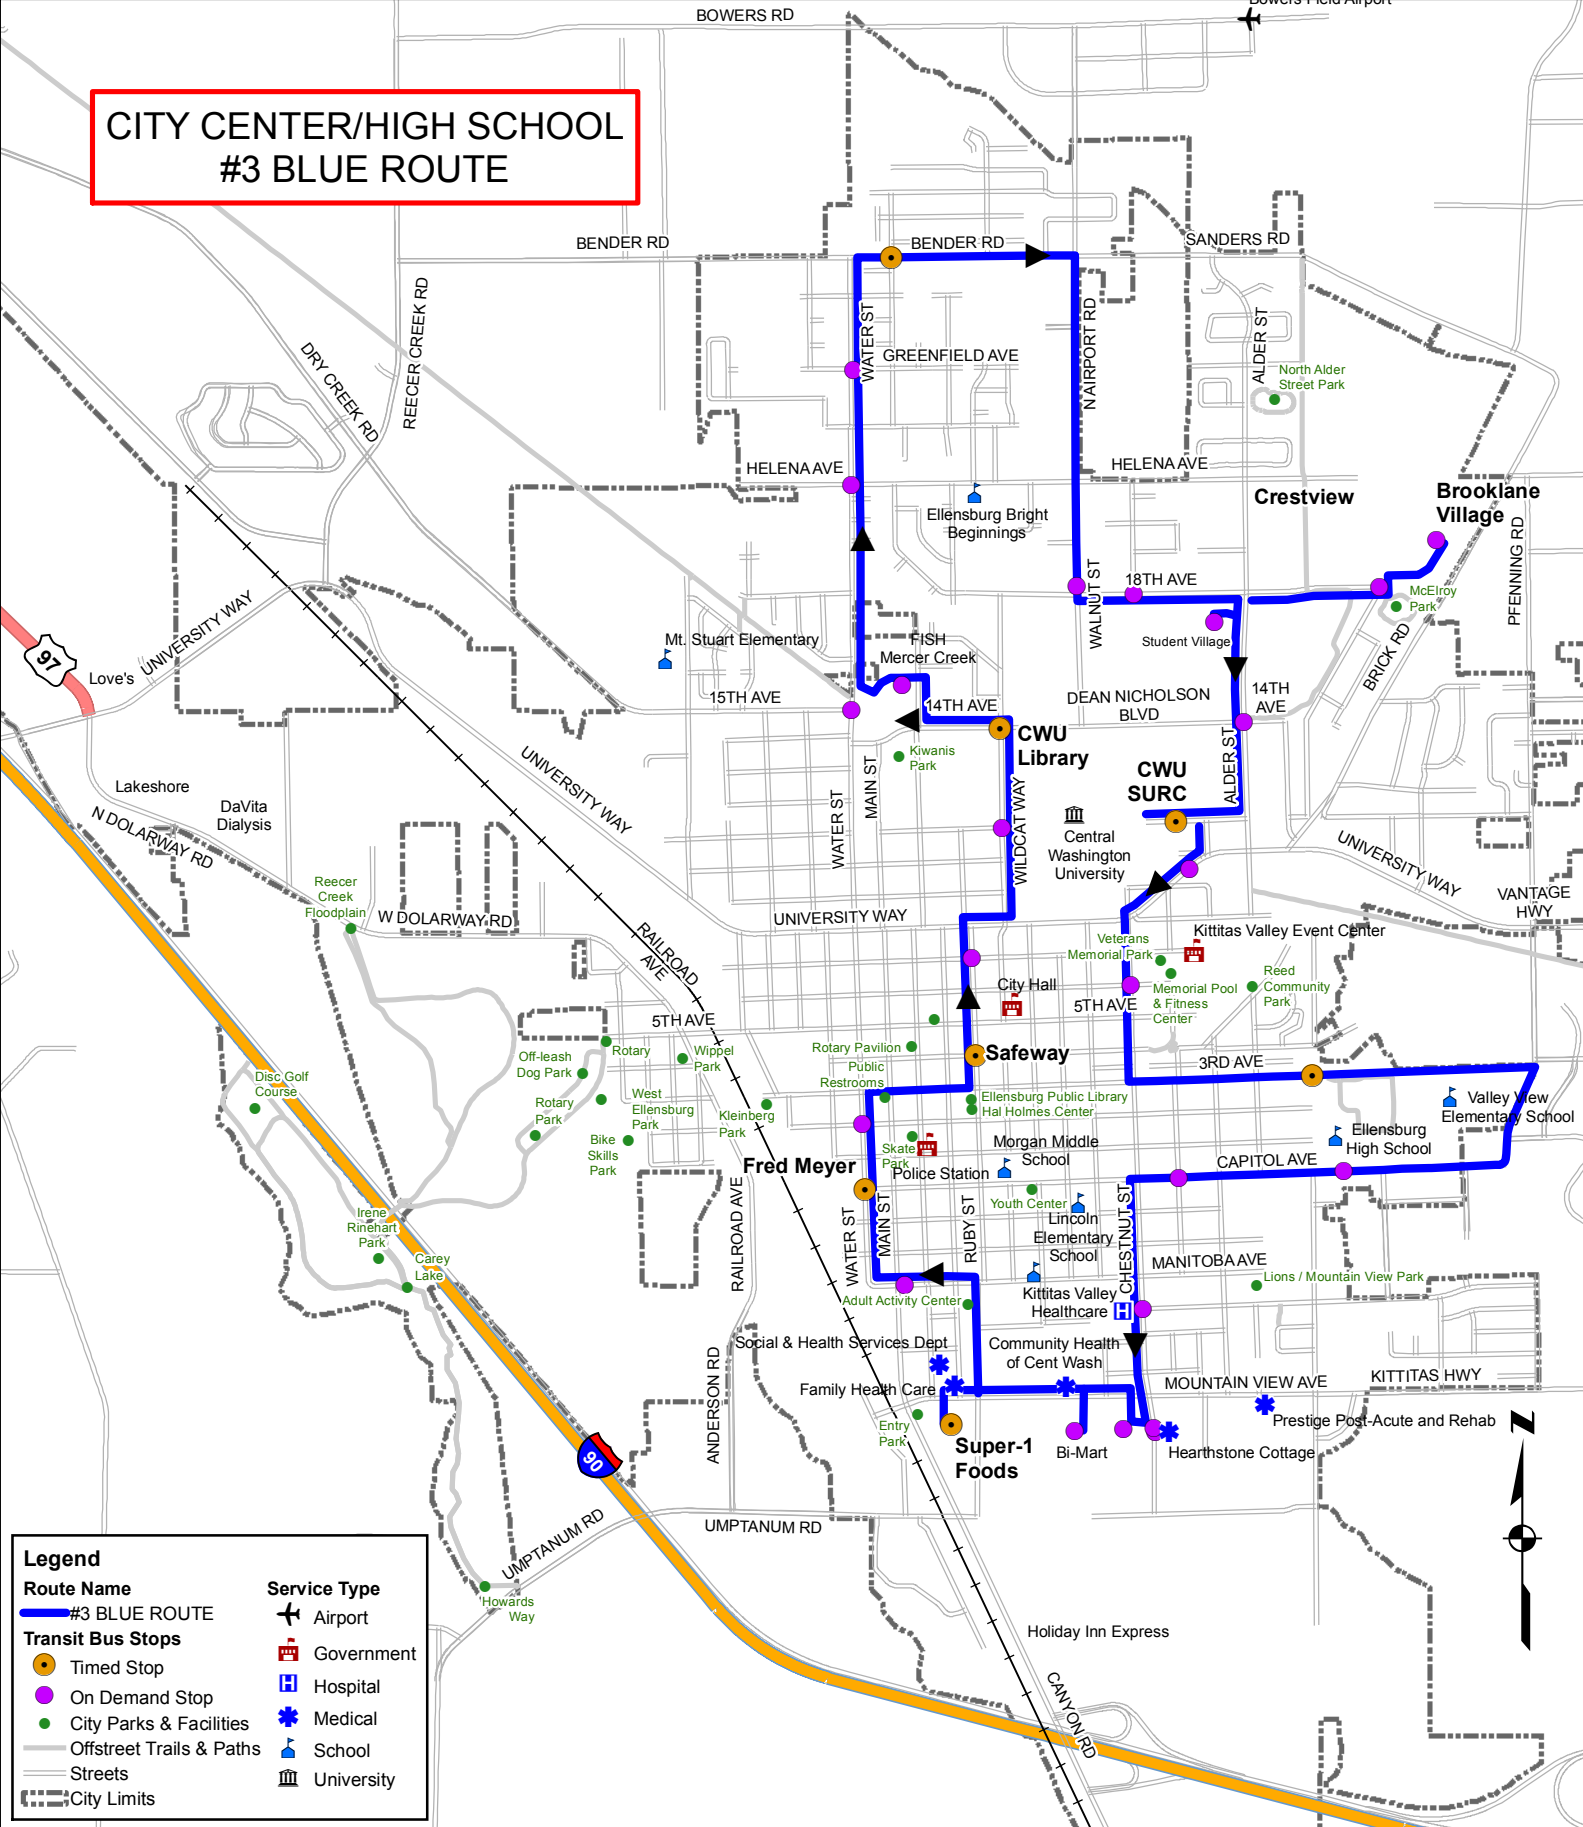

CITY CENTER/HIGH SCHOOL #3 BLUE ROUTE

Legend

Route Name	Service Type
#3 BLUE ROUTE	Airport
Transit Bus Stops	Government
Timed Stop	Hospital
On Demand Stop	Medical
City Parks & Facilities	School
Offstreet Trails & Paths	University
Streets	
City Limits	

ELLENSBURG LOCAL TRANSIT ROUTE

August 16, 2017
NOT TO SCALE

#3 Blue, North East Route

SCHEDULE - Daily

TIMED = will always stop at this location

Updated: 10-9-17

Daily departure times from:

demand = bus will stop if a passenger is waiting