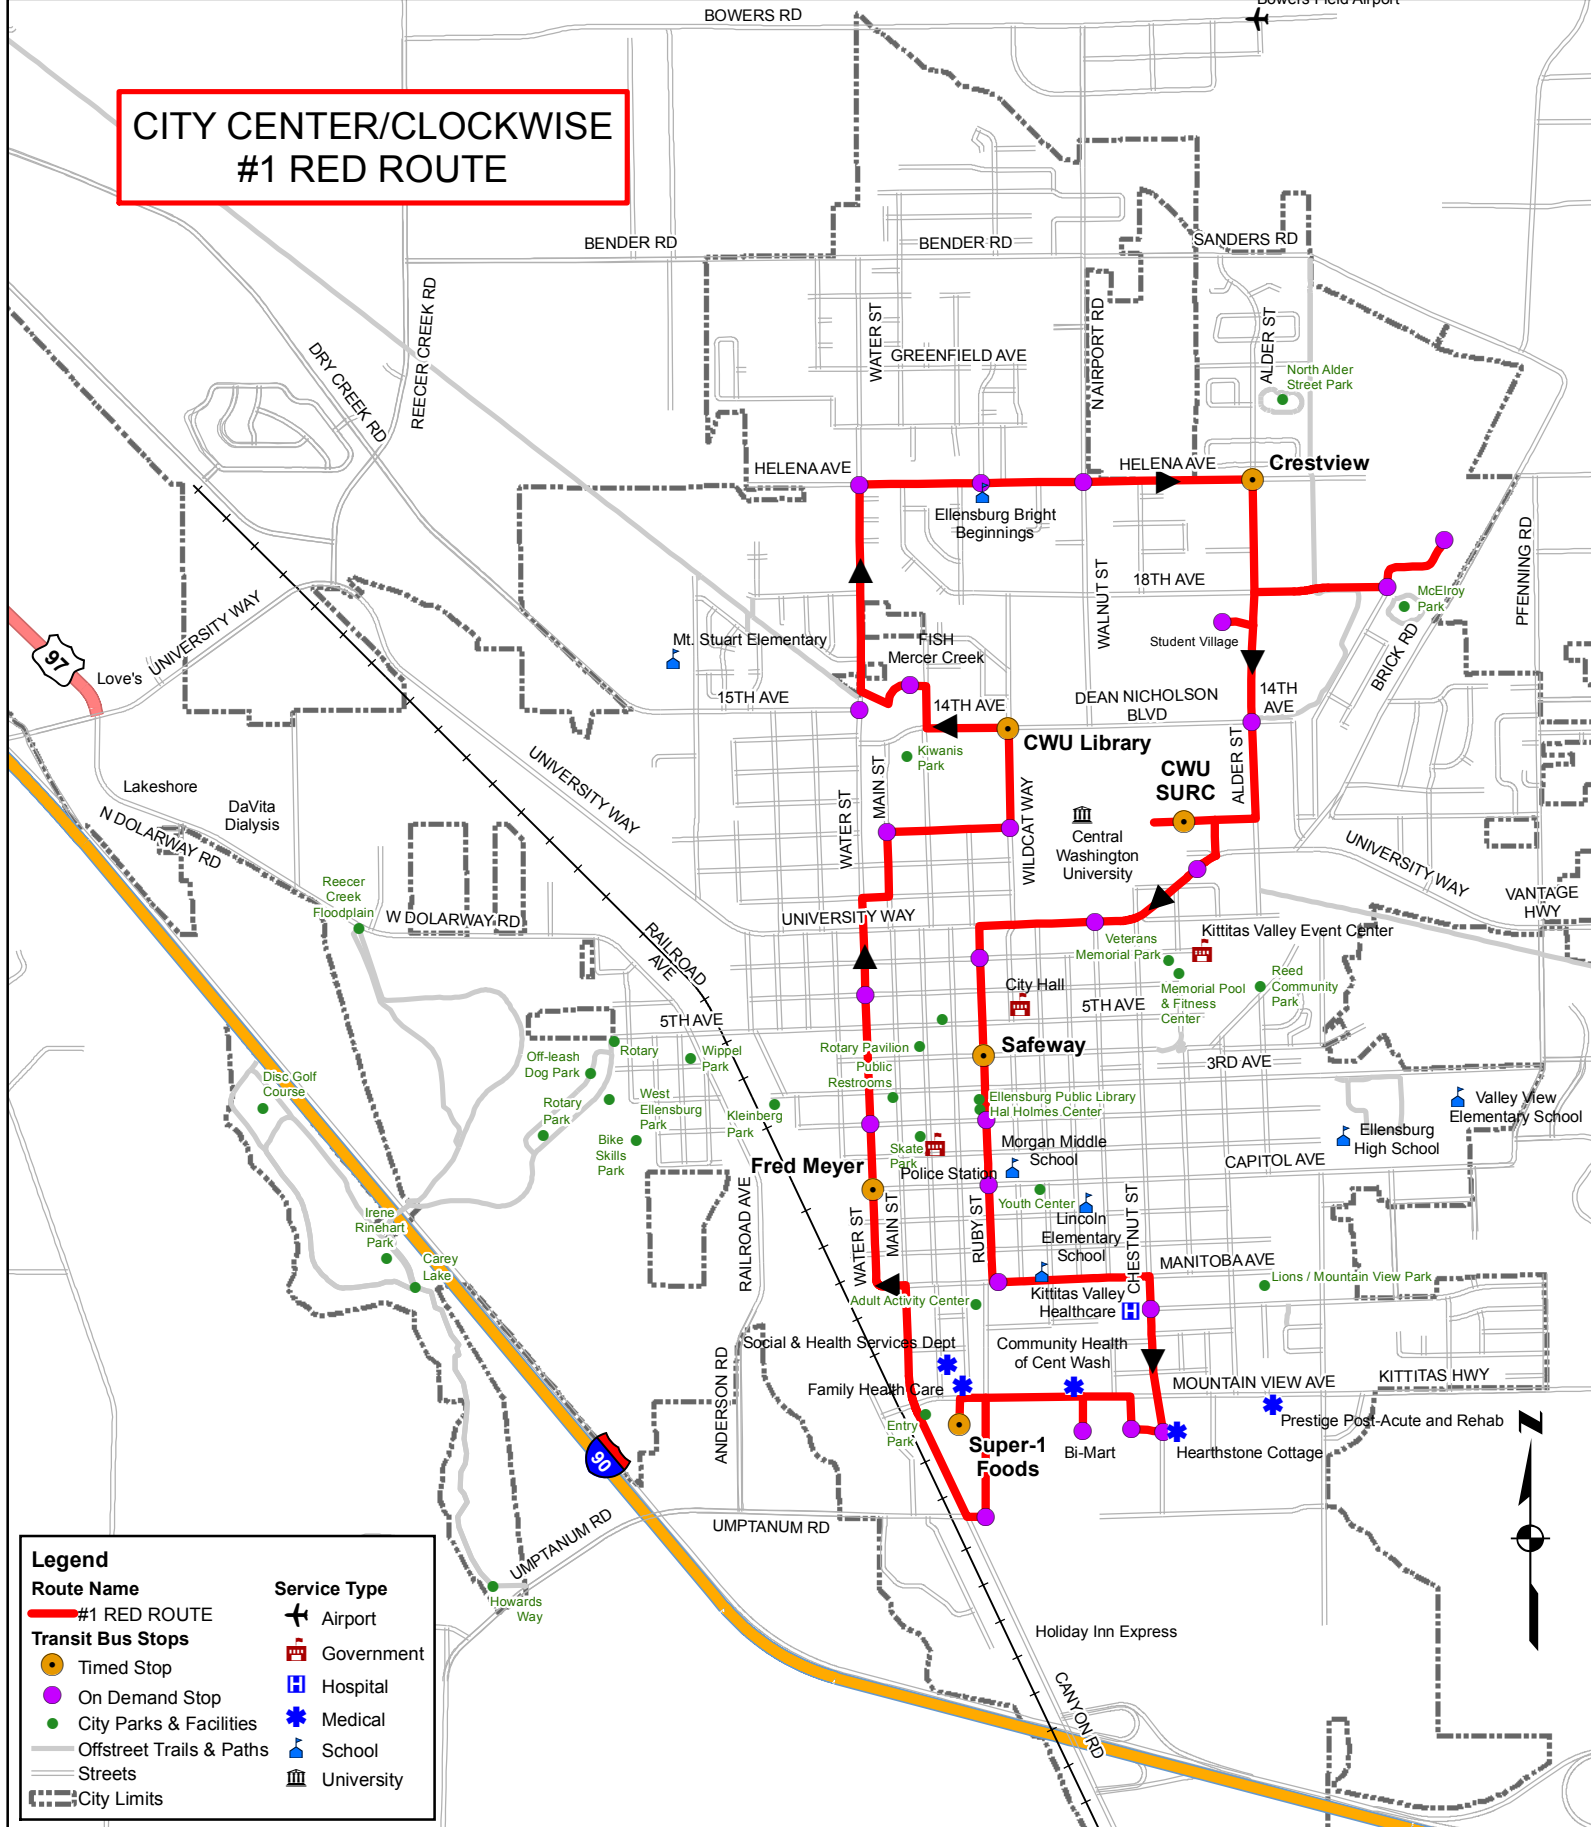

**CITY CENTER/CLOCKWISE
#1 RED ROUTE**

Legend	
Route Name	Service Type
#1 RED ROUTE	Airport
Transit Bus Stops	Government
Timed Stop	Hospital
On Demand Stop	Medical
City Parks & Facilities	School
Offstreet Trails & Paths	University
Streets	
City Limits	

ELLENSBURG LOCAL TRANSIT ROUTE

August 16, 2017
NOT TO SCALE

#1 Red Route CLOCKWISE

SCHEDULE Monday - Friday Only

TIMED = will always stop at this location

Updated: 10-9-17

Departure times from:

demand = bus will stop if a passenger is waiting